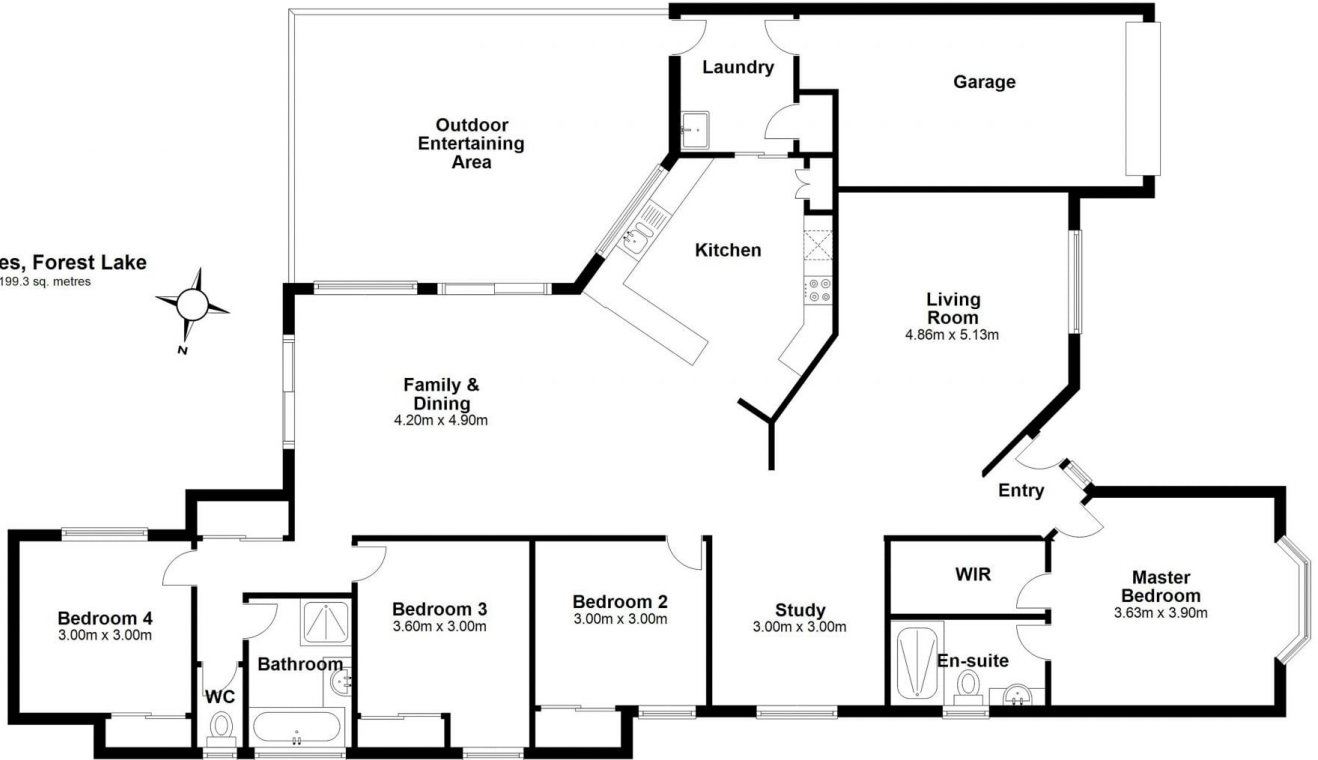

20 Rimu Crescent FOREST LAKE QLD

4 2 1

This beautiful family house is first time on the market for rent in last 14 years!

4 Bedrooms | 2 Bathroom including En-suite in the master bedroom brings you perfect set-up for families with children and Extra Living area and study room for who are working at home or running home based business!

Very spacious outdoor entertainment area is fully covered and the owner just did all the hard work for the trimming down the palm trees so you don't have worry about it anymore!

Features include:

[For full version visit the website](https://www.kloverproperty.com.au/lease/qld/southside/forest-lake/residential/house/8618991)

Type : House
Building Size : 195.096384 sqm
View : <https://www.kloverproperty.com.au/lease/qld/southside/forest-lake/residential/house/8618991>

Won Jang
0458 560 486

20 Rimu Cres, Forest Lake
Approx. 199.3 sq. metres

Total area: approx. 199.3 sq. metres

Whilst every attempt has been made to ensure accuracy of this floor plan, the measurements are approximate only and no responsibility is taken for measurement error.
Plan produced using PlanUp.