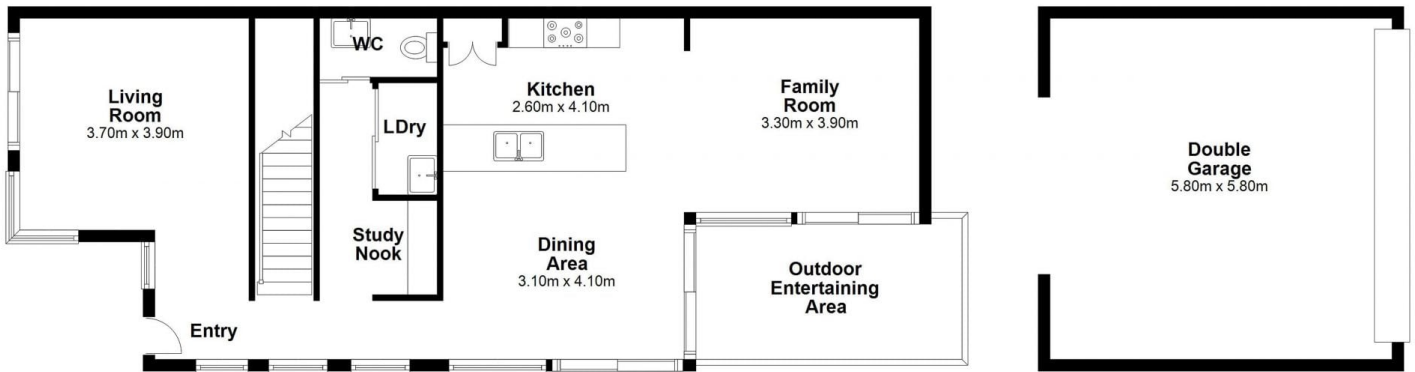

51 Kookaburra Circuit Rochedale QLD

4  2  2 

Located in the prestigious Rochedale Estates, enjoy a secure, calm, and lifestyle-focused community with exclusive amenities.

Type : Townhouse
Building Size : 196 sqm
View : <https://www.kloverproperty.com.au/lease/qld/logan/rochedale/residential/townhouse/8618999>

Won Jang
0458 560 486

Lower Level

Approx. 118.3 sq. metres

Upper Level

Approx. 77.7 sq. metres

Total area: approx. 196.0 sq. metres

Whilst every attempt has been made to ensure accuracy of this floor plan, the measurements are approximate only and no responsibility is taken for measurement error.
Plan produced using PlanUp.