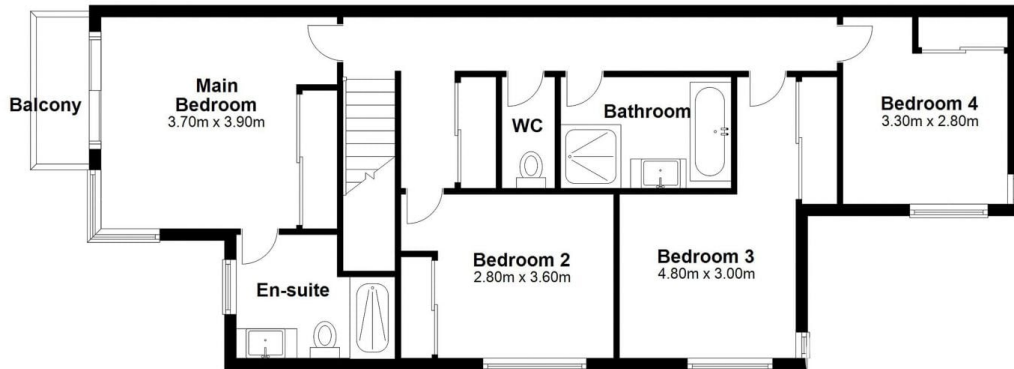

Won Jang
0458 560 486

Lower Level

Approx. 118.3 sq. metres

Upper Level

Approx. 77.7 sq. metres

Total area: approx. 196.0 sq. metres

Whilst every attempt has been made to ensure accuracy of this floor plan, the measurements are approximate only and no responsibility is taken for measurement error.
Plan produced using PlanUp.