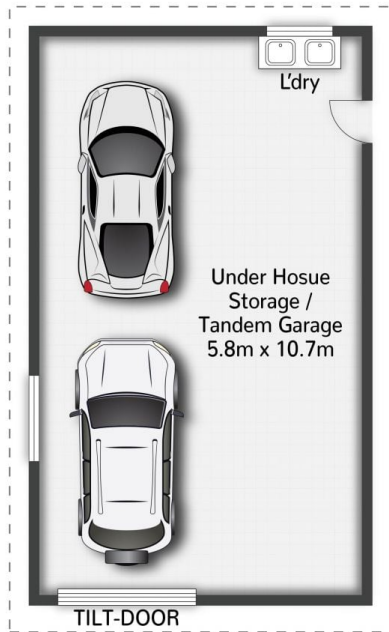

[For full version visit the website](https://www.kloverproperty.com.au)

Type : House

View : <https://www.kloverproperty.com.au/lease/qld/redcliffe-bribie-caboulture/deception-bay/residential/house/8619066>

Daisy Yang
0484 658 182

3 | 1 | 2 | 146m²

KLOVER
PROPERTY

GROUND FLOOR

FIRST FLOOR

Plans are shown for marketing purposes only. All dimensions are approximate; they are subject to errors and inaccuracies and no liability will be accepted.