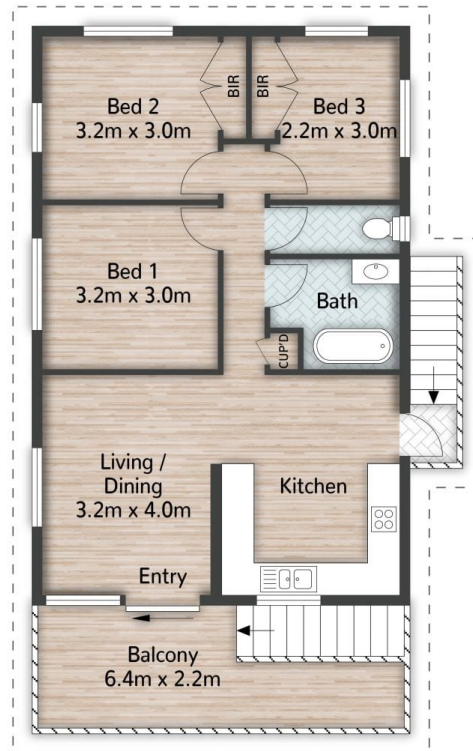

52 Beaufort Place Deception Bay QLD

3  1  4 

Nestled in the heart of Deception Bay, Queensland, 52 Beaufort Place invites you to experience the tranquility of suburban living. This delightful house boasts a spacious 400 m² land, offering ample room for outdoor enjoyment and relaxation. Step inside to discover three cozy bedrooms, perfect for a growing family or those seeking a peaceful retreat. With one bathroom and two convenient parking spaces, comfort and functionality blend seamlessly in this charming abode.

Daisy Yang
0484 658 182

3 | 1 | 2 | 146m²

KLOVER
PROPERTY

GROUND FLOOR

FIRST FLOOR

Plans are shown for marketing purposes only. All dimensions are approximate; they are subject to errors and inaccuracies and no liability will be accepted.