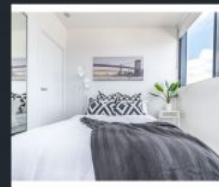

KLOVER

KLOVER

KLOVER

KLOVER

11104/22 Merivale Street South Brisbane QLD

2  2  1 

Click the **'APPLY ONLINE'** button to seamlessly complete your application through 2Apply!

Nestled in the dynamic city centre, this residence offers an unparalleled living experience. The open-concept living seamlessly connects to a spacious private balcony, offering breathtaking city views. It features two generous bedrooms, two contemporary bathrooms, and a cleverly designed, efficient kitchen space.