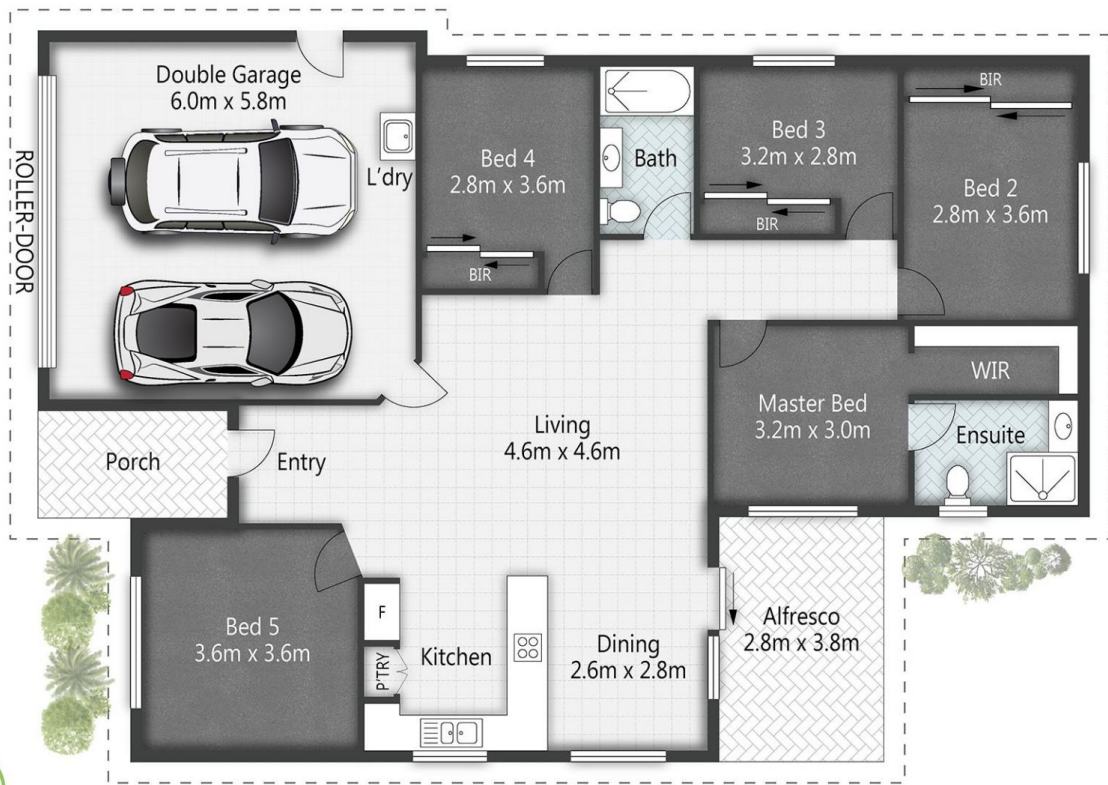

1 Venture Street Crestmead QLD

5  2  2 

**Type** : House

**View** : <https://www.kloverproperty.com.au/lease/qld/logan/crestmead/residential/house/8619151>

**Heather Lee**  
0472 504 548

5 | 2 | 2 | 161m<sup>2</sup>

Plans are shown for marketing purposes only. All dimensions are approximate; they are subject to errors and inaccuracies and no liability will be accepted.