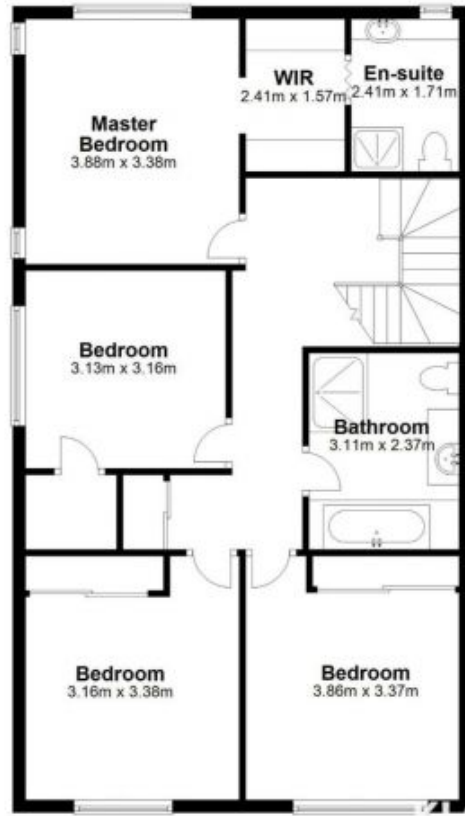

**2/85 Thornton Street Raceview QLD**

4  2  2 

Welcome to your new home in the heart of Raceview ? a modern and comfortable family home offering plenty of space, style, and convenience. Perfect for families or professionals looking for low-maintenance living in a quiet neighbourhood!

**Type** : Townhouse

**View** : <https://www.kloverproperty.com.au/lease/qld/ipswich-west-moreton/raceview/residential/townhouse/8619167>

**Daisy Yang**  
0484 658 182

Approx. 78.1 sq. metres

### First Floor

Approx. 84.4 sq. metres

Unit 2, 85 Thornton St, Raceview QLD 4305

Total area: approx. 162.6 sq. metres