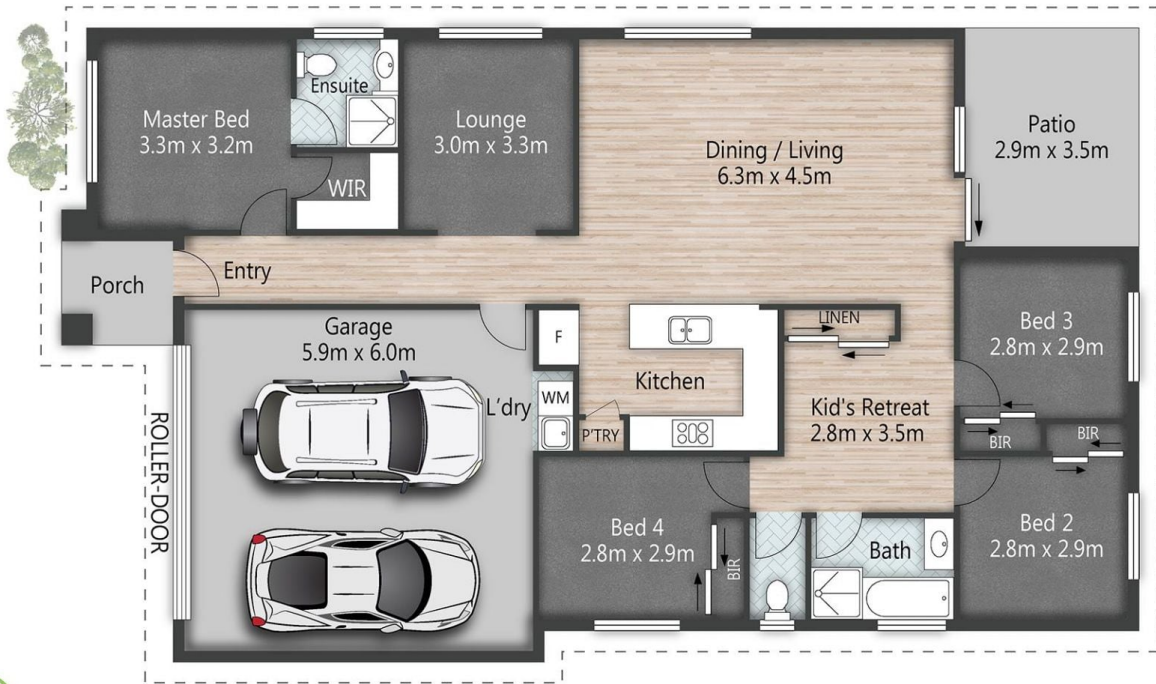

20 Flyers St Spring Mountain QLD

4  2  2 

Type : House
Building Size : 173 sqm
Land Size : 300 sqm
View : <https://www.kloverproperty.com.au/lease/qld/ipswich-west-moreton/spring-mount-ain/residential/house/8619180>

Daisy Yang
0484 658 182

4 | 2 | 2 | 173m²

Plans are shown for marketing purposes only. All dimensions are approximate; they are subject to errors and inaccuracies and no liability will be accepted.