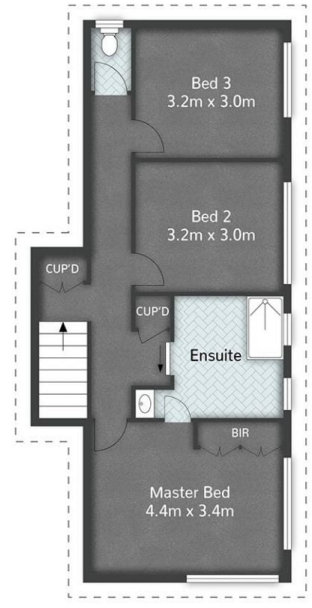

49 Coutts Drive Burpengary QLD

4  2  2 

Welcome to your dream home at

Type : House
Land Size : 10300 sqm
View : <https://www.kloverproperty.com.au/lease/qld/redcliffe-bribie-caboolture/burpengary/residential/house/8619207>

Daisy Yang
0484 658 182

4 | 2 | 2 | 201m²

(Not In Position)

GROUND FLOOR

LOWER FLOOR

FIRST FLOOR