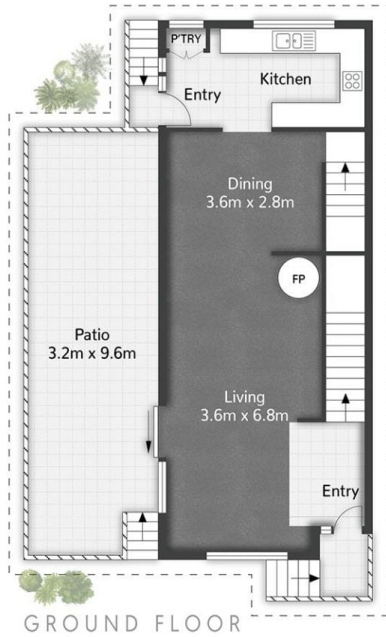

49 Coutts Drive Burpengary QLD

4  2  2 

Welcome to your dream home at

Type : House
Land Size : 10300 sqm
View : <https://www.kloverproperty.com.au/lease/qld/redcliffe-bribie-caboolture/burpengary/residential/house/8619207>

Daisy Yang
0484 658 182

4 | 2 | 2 | 201m²

(Not In Position)

GROUND FLOOR

LOWER FLOOR

FIRST FLOOR