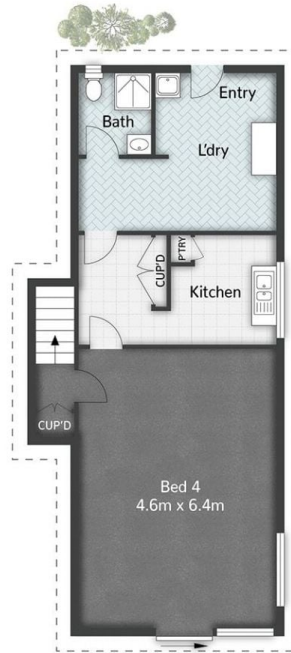

49 Coutts Drive Burpengary QLD

4  2  2 

Welcome to your dream home at

Type : House
Land Size : 10300 sqm
View : <https://www.kloverproperty.com.au/lease/qld/redcliffe-bribie-caboolture/burpengary/residential/house/8619207>

Daisy Yang
0484 658 182

4 | 2 | 2 | 201m²

(Not In Position)

GROUND FLOOR

LOWER FLOOR

FIRST FLOOR