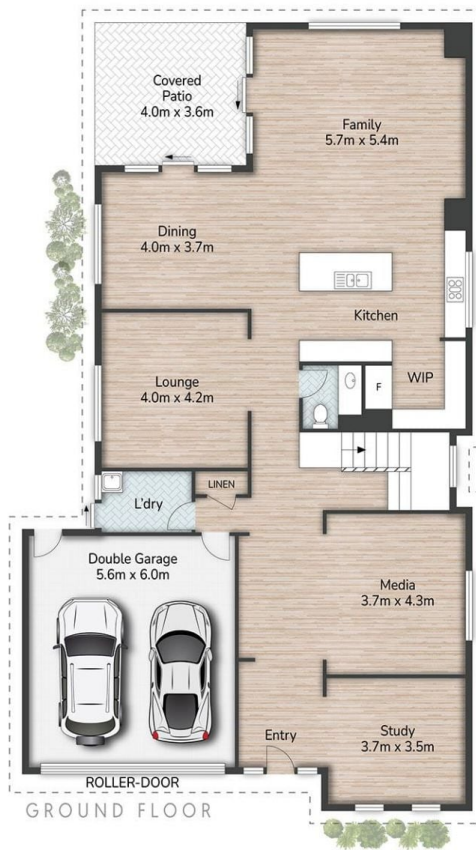

90 Splendour Street Rochedale QLD

4 2 2

Type : House
Building Size : 326 sqm
Land Size : 452 sqm
View : <https://www.kloverproperty.com.au/lease/qld/logan/rochedale/residential/house/8619220>

Won Jang
0458 560 486

4 | 2 | 2 | 326m²

Plans are shown for marketing purposes only. All dimensions are approximate; they are subject to errors and inaccuracies and no liability will be accepted.