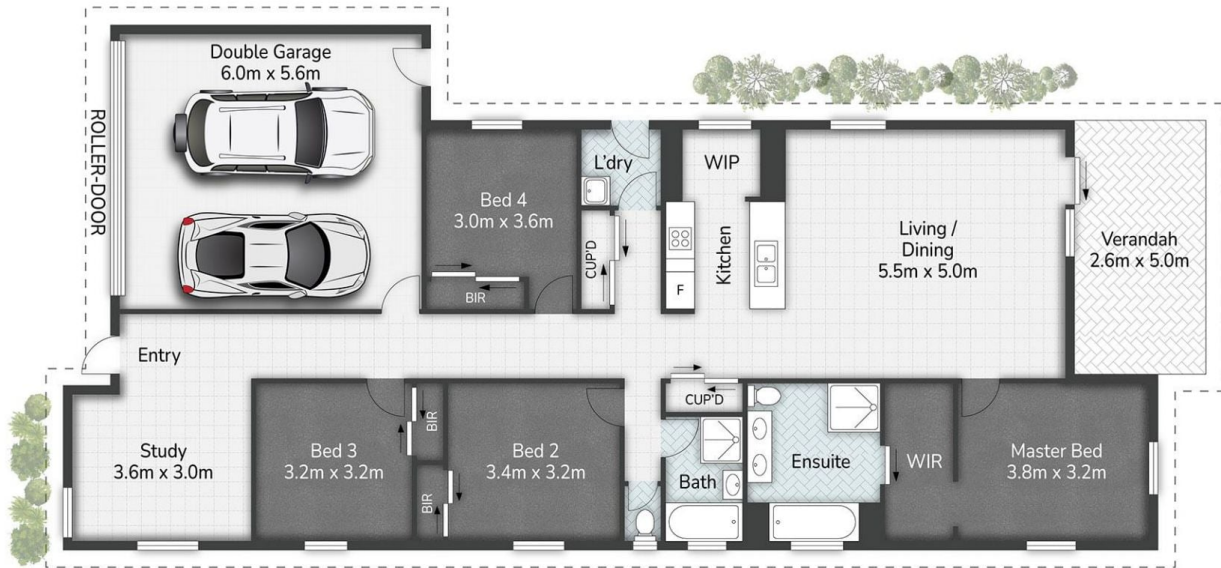

90 Beck St Park Ridge QLD

4  2  2 

?? The rent will be increased \$670 from 25/2/2026! ??

Step into a world of contemporary elegance and unparalleled comfort with our latest offering at 90 Beck St, Parkridge!

Type : House

View : <https://www.kloverproperty.com.au/lease/qld/logan/park-ridge/residential/house/8619221>

Heather Lee
0472 504 548

4 | 2 | 2 | 184m²

Plans are shown for marketing purposes only. All dimensions are approximate; they are subject to errors and inaccuracies and no liability will be accepted.