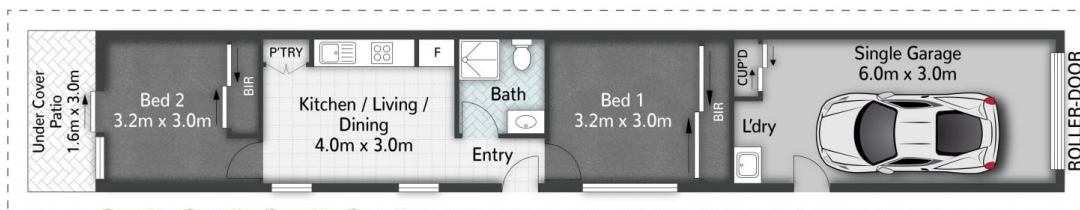

**Type** : House  
**View** : <https://www.kloverproperty.com.au/lease/qld/logan/park-ridge/residential/house/8619272>

**Heather Lee**  
0472 504 548

5 | 3 | 2 | 193m<sup>2</sup>

**KLOVER**  
PROPERTY

UNIT 2

UNIT 1

KLOVER

Plans are shown for marketing purposes only. All dimensions are approximate; they are subject to errors and inaccuracies and no liability will be accepted.