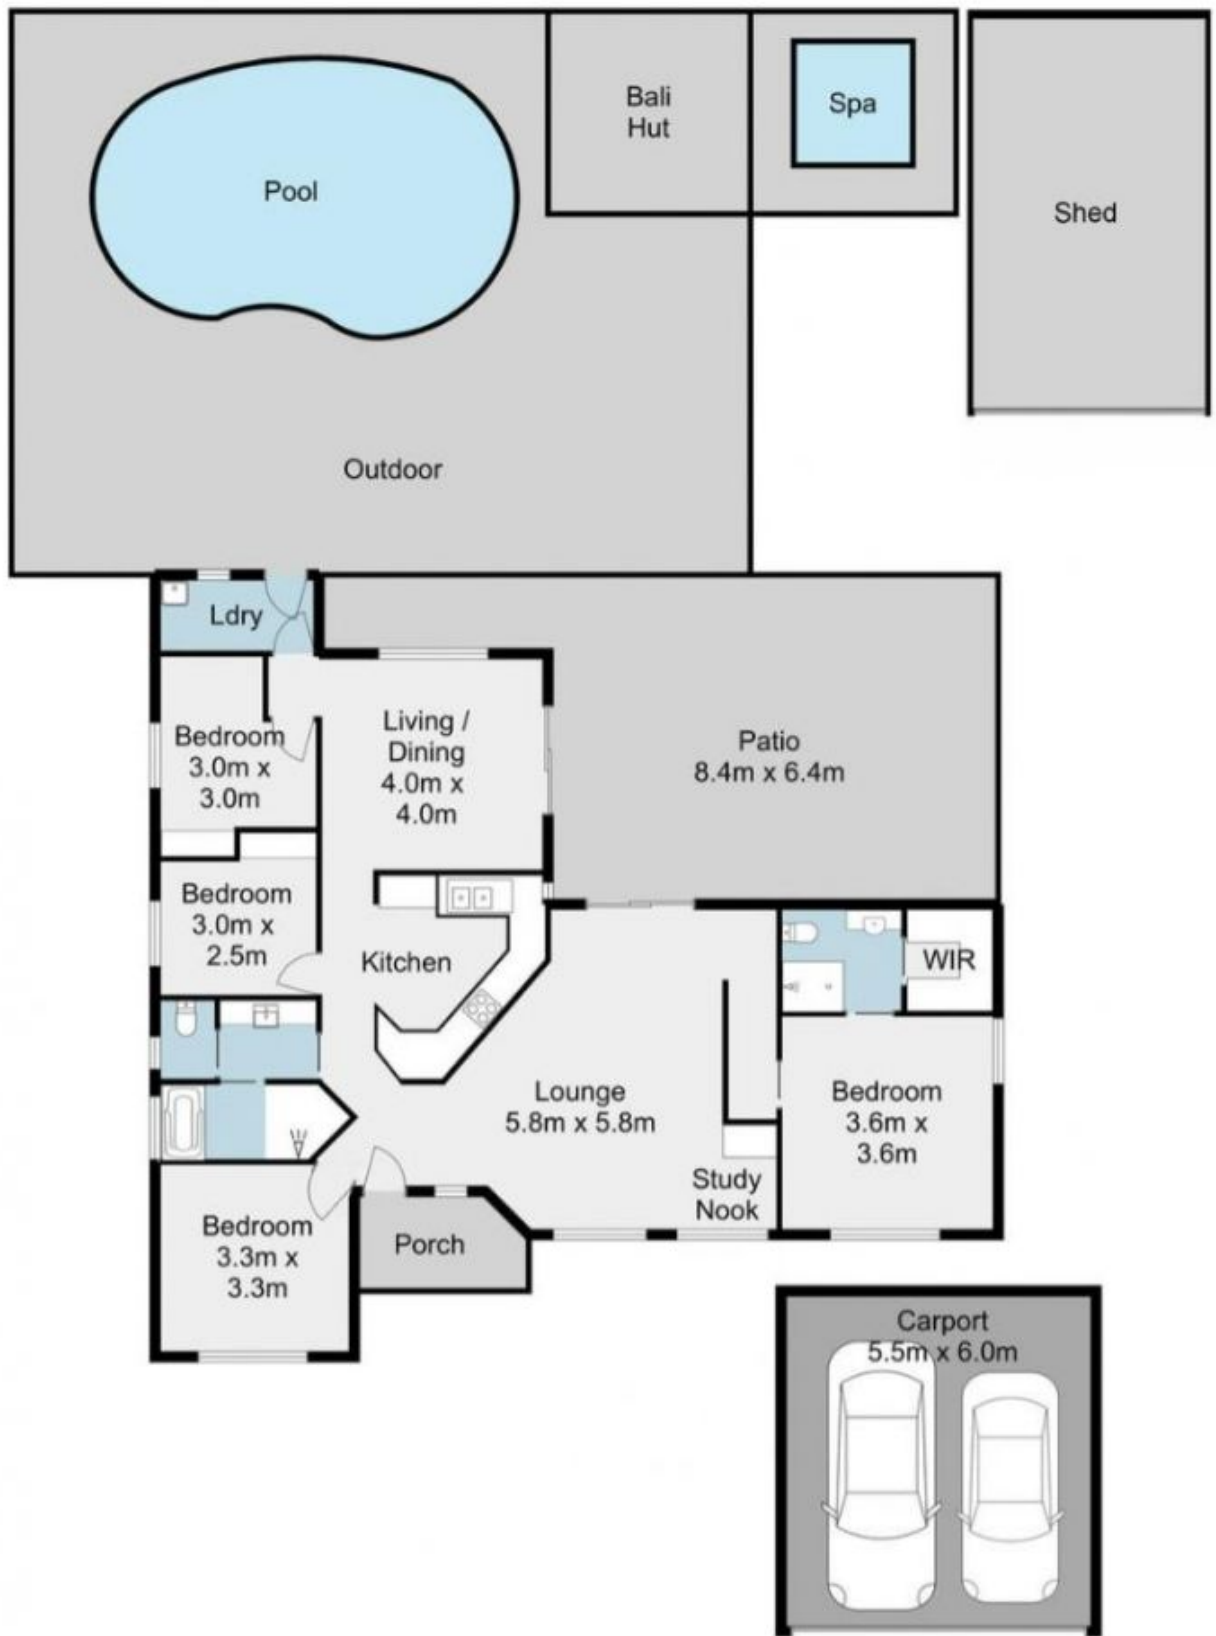

15 Tamarisk Way Drewvale QLD

4  2  3 

**Type** : House

**View** : <https://www.kloverproperty.com.au/lease/qld/logan/drewvale/residential/house/8619280>

**Daisy Yang**  
0484 658 182

15 Tamarisk Way, Drewvale

Int- 165 SQM  
 Ext- 210 SQM  
 Total- 375 SQM

This plan is for illustrative purposes. Measurements are approximate. No responsibility is taken for errors, omissions or mis-statement  
 Stuart James Photography