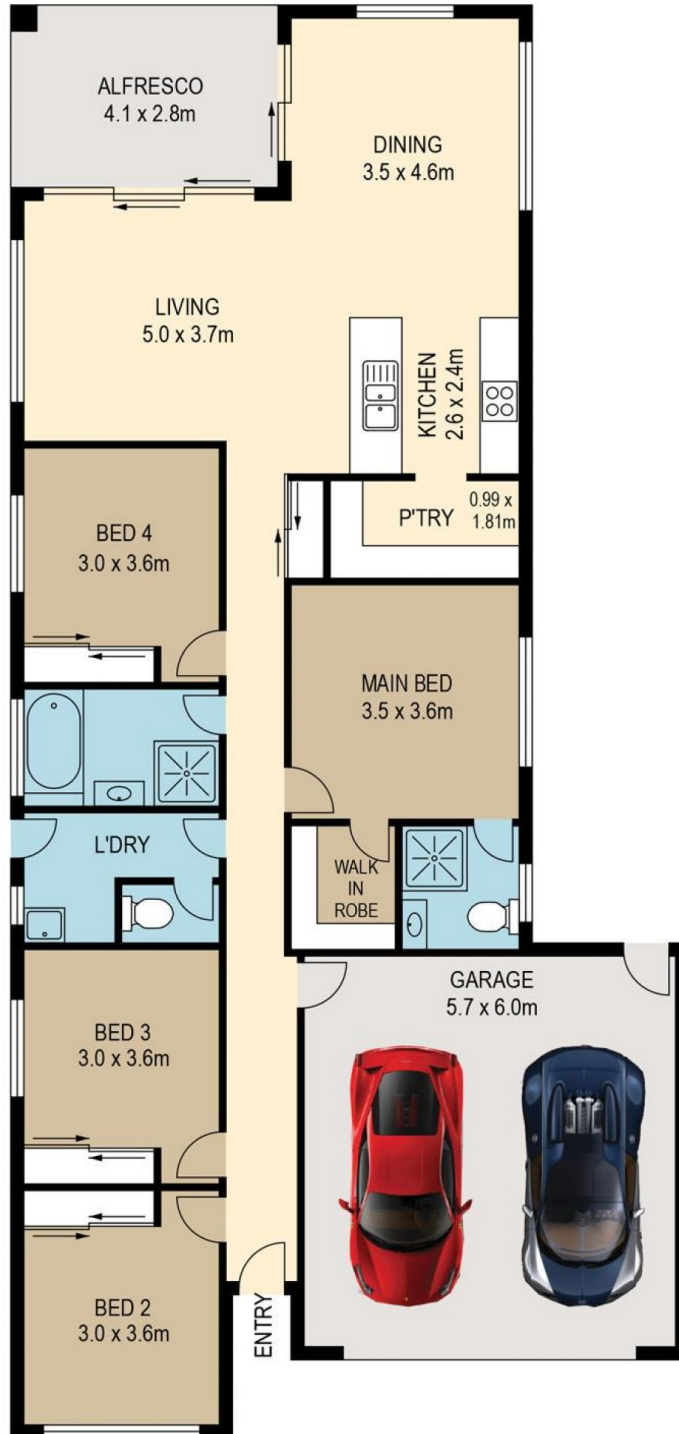

27 Centurion Circuit Holmview QLD

4  2  2 

Discover your new home in the heart of Holmview with this stunning rental property! This contemporary gem combines spacious living areas, stylish finishes, and a perfect blend of comfort and convenience.

Type : House
View : <https://www.kloverproperty.com.au/lease/qld/logan/holmview/residential/house/8619288>

? ****Features Include:****

- ****4 Generously Sized Bedrooms****

Won Jang
0458 560 486

PLANS SHOWN ONLY INDICATIVE OF LAYOUT. DIMENSIONS ARE APPROXIMATE.

All information contained herein is gathered from sources we believe to be reliable. However we cannot guarantee its accuracy and interested persons should rely on their own enquiries.

internal	165sqm
external	12sqm
total	177sqm