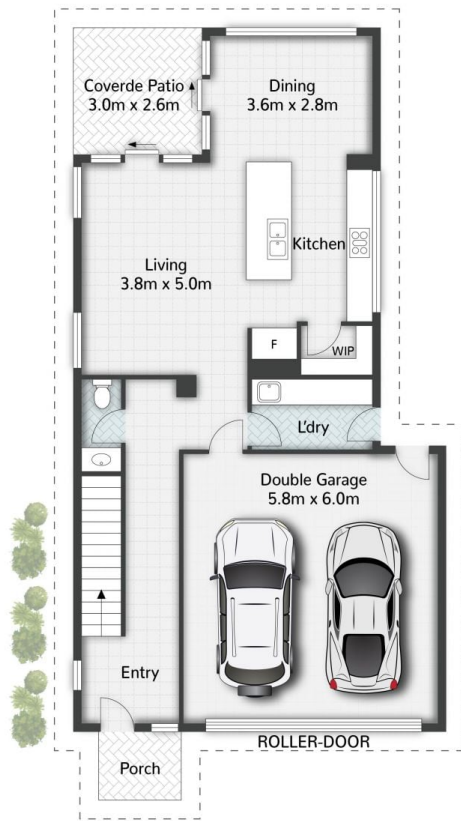

**2511/28 Woodcarver St Rochedale QLD**

4  2  2 

Discover your dream home in the heart of Rochedale! This stunning apartment at 2511/28 Woodcarver St offers unparalleled comfort and style.

**Type** : House  
**View** : <https://www.kloverproperty.com.au/lease/qld/logan/rochedale/residential/house/8619289>

**Won Jang**  
**0458 560 486**

4 | 2 | 2 | 248m<sup>2</sup>

**KLOVER**  
PROPERTY

GROUND FLOOR

FIRST FLOOR

Plans are shown for marketing purposes only. All dimensions are approximate; they are subject to errors and inaccuracies and no liability will be accepted.