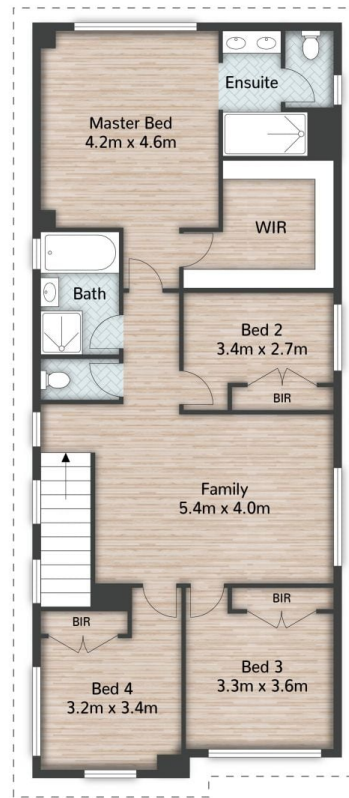

**2511/28 Woodcarver St Rochedale QLD**

4  2  2 

Discover your dream home in the heart of Rochedale! This stunning apartment at 2511/28 Woodcarver St offers unparalleled comfort and style.

**Type** : House  
**View** : <https://www.kloverproperty.com.au/lease/qld/logan/rochedale/residential/house/8619289>

**Won Jang**  
**0458 560 486**

4 | 2 | 2 | 248m<sup>2</sup>

**KLOVER**  
PROPERTY

GROUND FLOOR

FIRST FLOOR

Plans are shown for marketing purposes only. All dimensions are approximate; they are subject to errors and inaccuracies and no liability will be accepted.