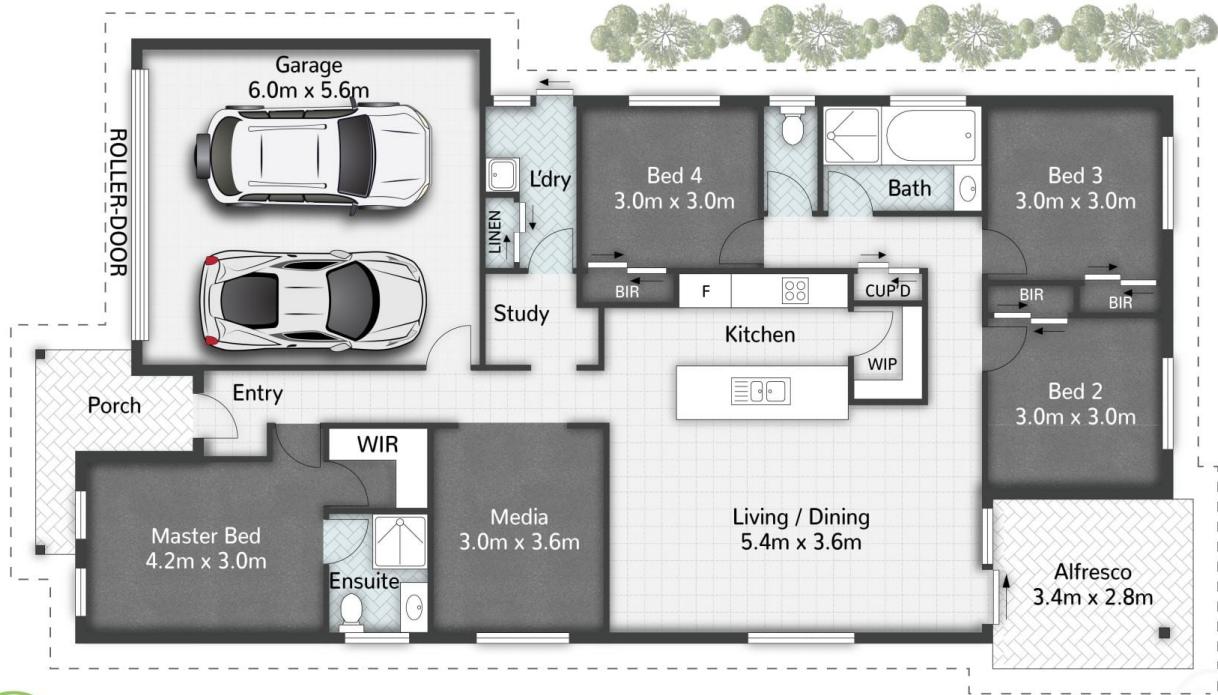

33 Harvey Way SOUTH RIPLEY QLD

4  2  2 

Type : House

View : <https://www.kloverproperty.com.au/lease/qld/ipswich-west-moreton/south-ripley/residential/house/8619294>

Daisy Yang
0484 658 182

4 | 2 | 2 | 190m²

KLOVER
PROPERTY

KLOVER

Plans are shown for marketing purposes only. All dimensions are approximate; they are subject to errors and inaccuracies and no liability will be accepted.