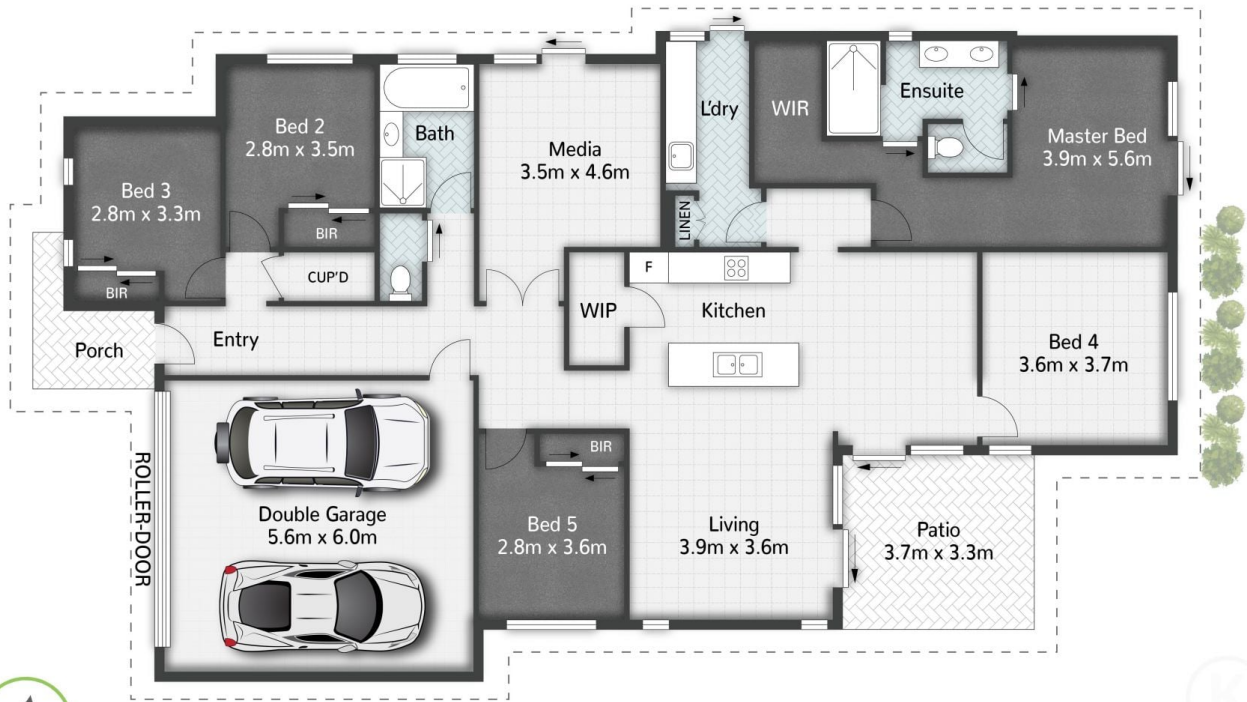

13 Harvey Way South Ripley QLD

5  2  2 

Type : House

View : <https://www.kloverproperty.com.au/lease/qld/ipswich-west-moreton/south-ripley/residential/house/8619311>

Daisy Yang
0484 658 182

5 | 2 | 2 | 240m²

KLOVER
PROPERTY

KLOVER

Plans are shown for marketing purposes only. All dimensions are approximate; they are subject to errors and inaccuracies and no liability will be accepted.