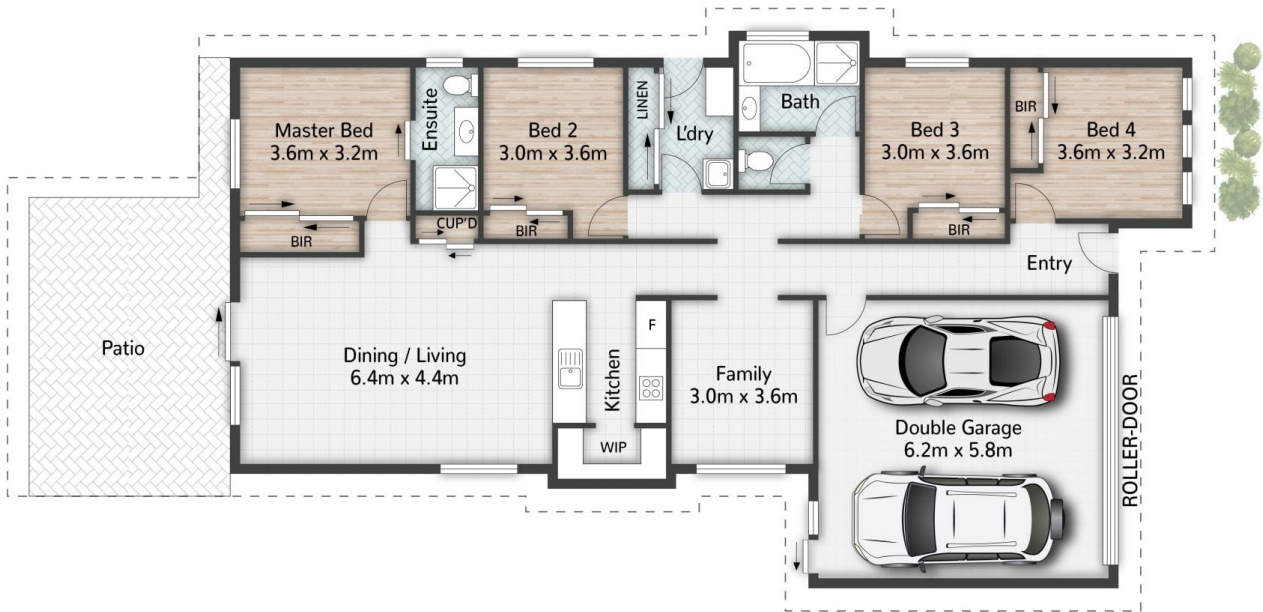

6 Mount Petrie Lane Park Ridge QLD

4  2  2 

Type : House

View : <https://www.kloverproperty.com.au/lease/qld/logan/park-ridge/residential/house/8619315>

Heather Lee
0472 504 548

Plans are shown for marketing purposes only. All dimensions are approximate; they are subject to errors and inaccuracies and no liability will be accepted.