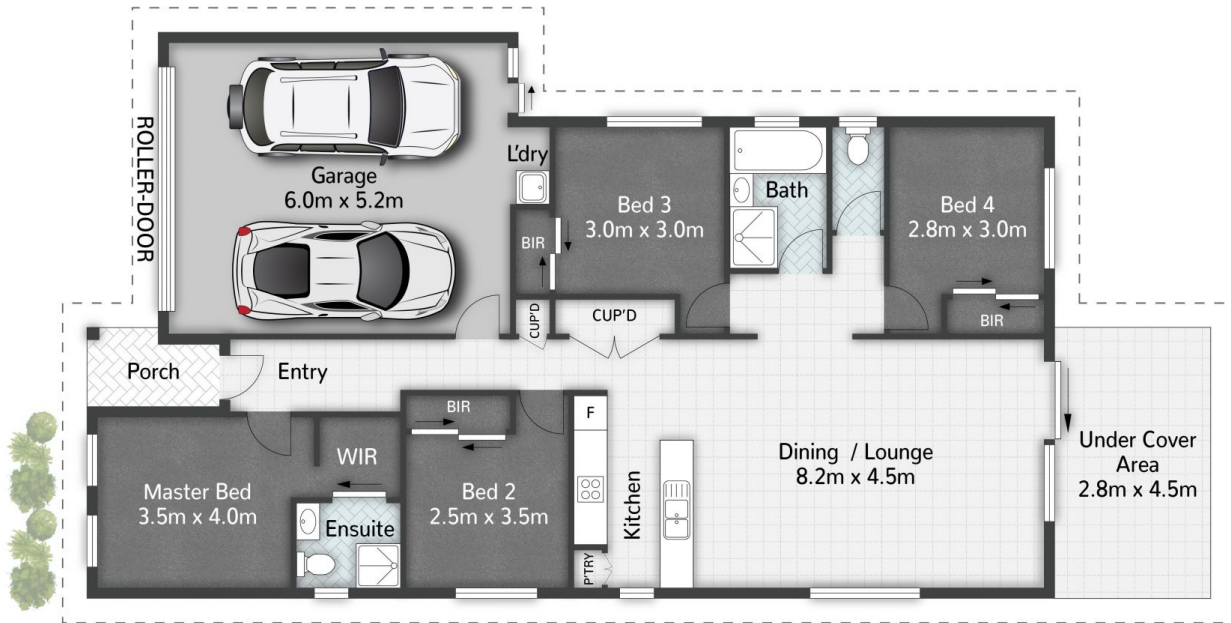

24 Frederick Place Park Ridge QLD

4  2  2 

Type : House

View : <https://www.kloverproperty.com.au/lease/qld/logan/park-ridge/residential/house/8619351>

Heather Lee
0472 504 548

4 | 2 | 2 | 160m²

Plans are shown for marketing purposes only. All dimensions are approximate; they are subject to errors and inaccuracies and no liability will be accepted.