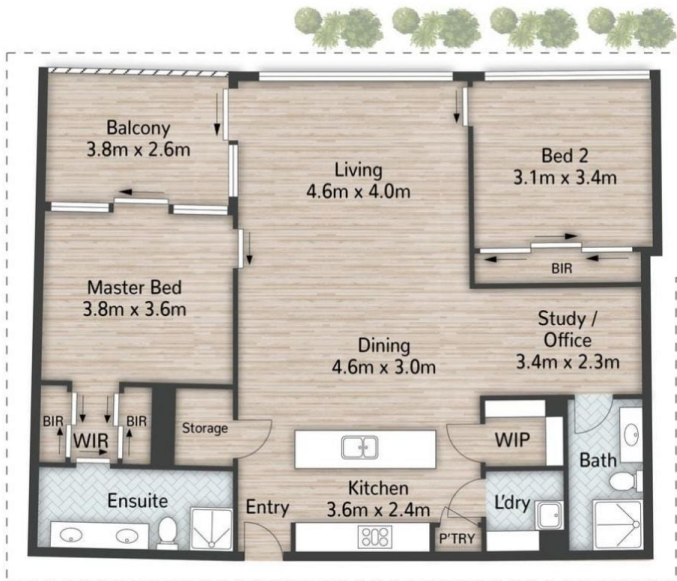

403C/1 The Concourse Benowa QLD

2  2  2 

Modern Lifestyle Living in Benowa

Type : Apartment

View : <https://www.kloverproperty.com.au/lease/qld/gold-coast/benowa/residential/apartment/8619354>

Chris Shin
(07) 3416 5803

2 | 2 | 2 | 112m²

(Not In Position)

(Not In Position)