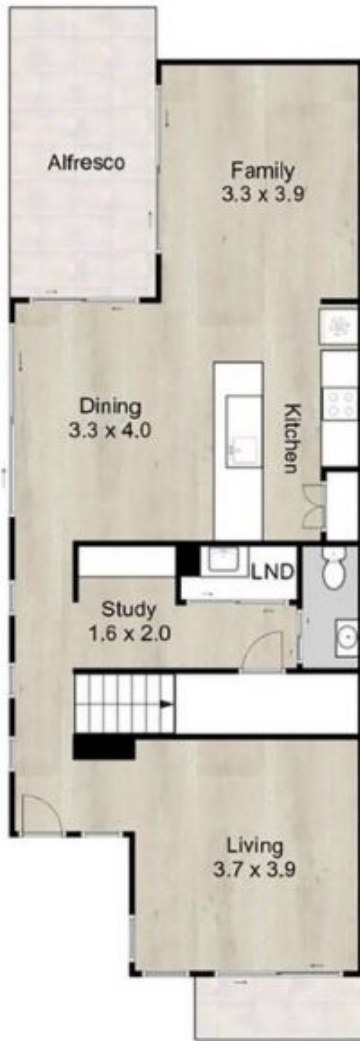

69 Kookaburra Circuit Rochedale QLD

4  2  2 

Type : House

View : <https://www.kloverproperty.com.au/lease/qld/logan/rochedale/residential/house/8619367>

Heather Lee
0472 504 548

GROUND FLOOR

FIRST FLOOR