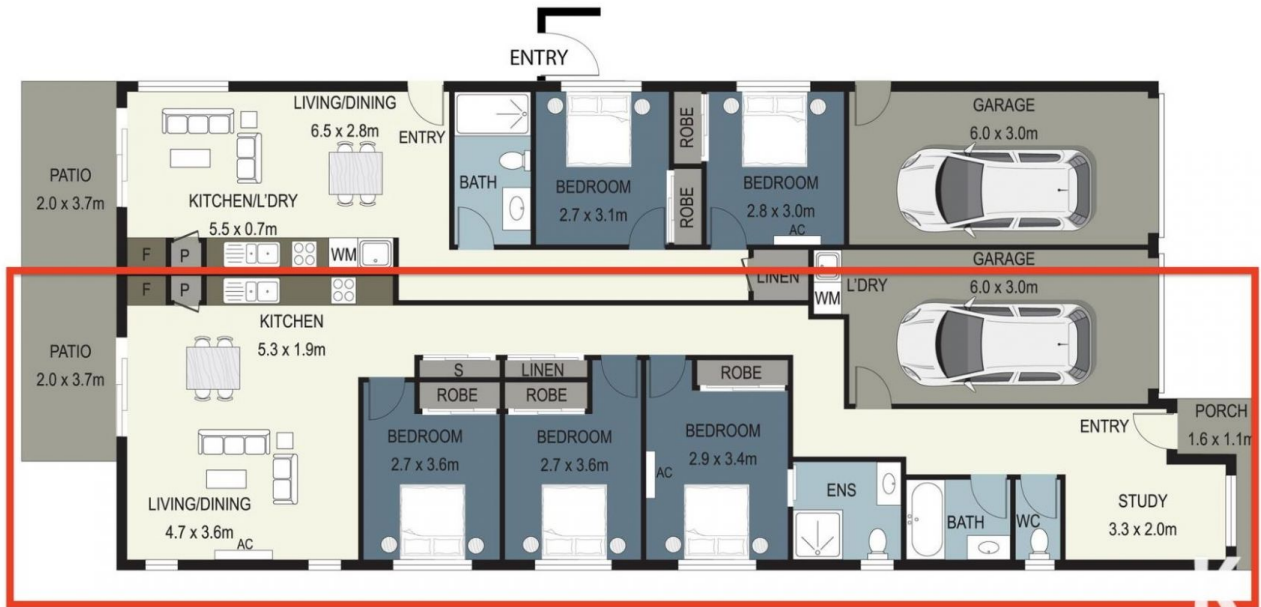

1/47 East Beaumont Road Park Ridge QLD

3  2  1 

Type : Semi Detached

View : <https://www.kloverproperty.com.au/lease/qld/logan/park-ridge/residential/semi-detached/8619372>

Heather Lee
0472 504 548

47 East Beaumont Rd, **PARK RIDGE**