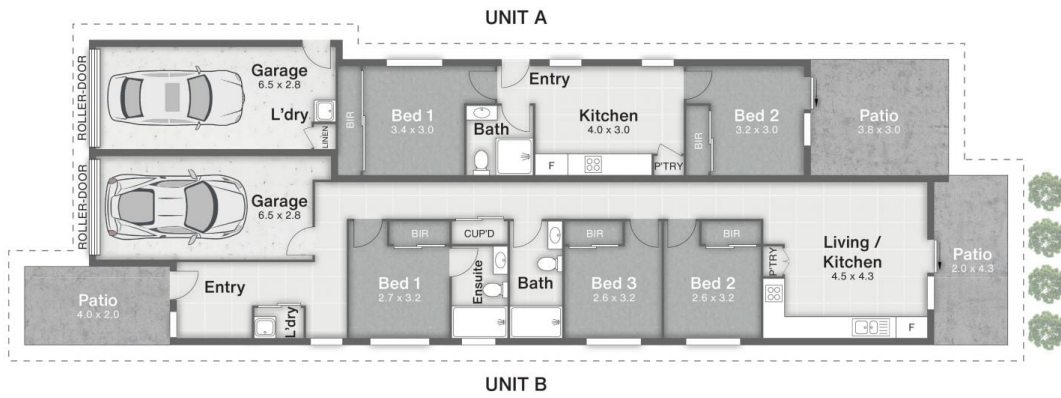

59 VOLKER CIRCUIT
BAHR'S SCRUB

213m²

Disclaimer