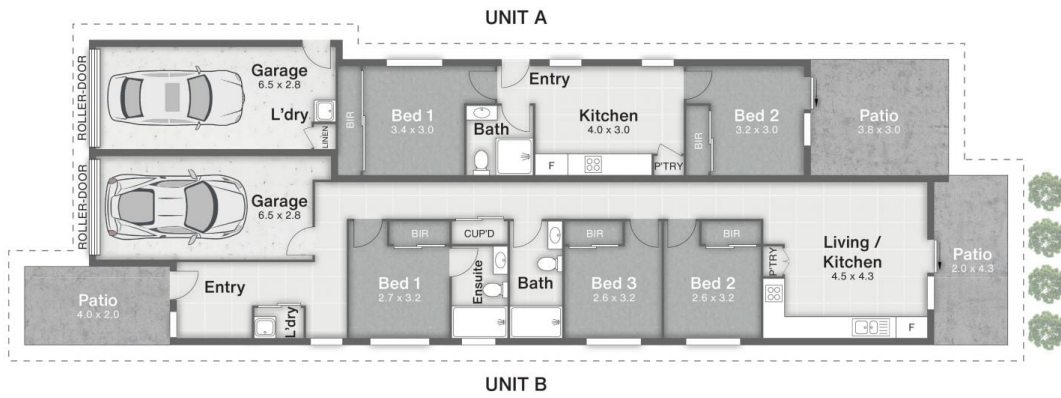

59 VOLKER CIRCUIT
BAHRS SCRUB

213m²

Disclaimer