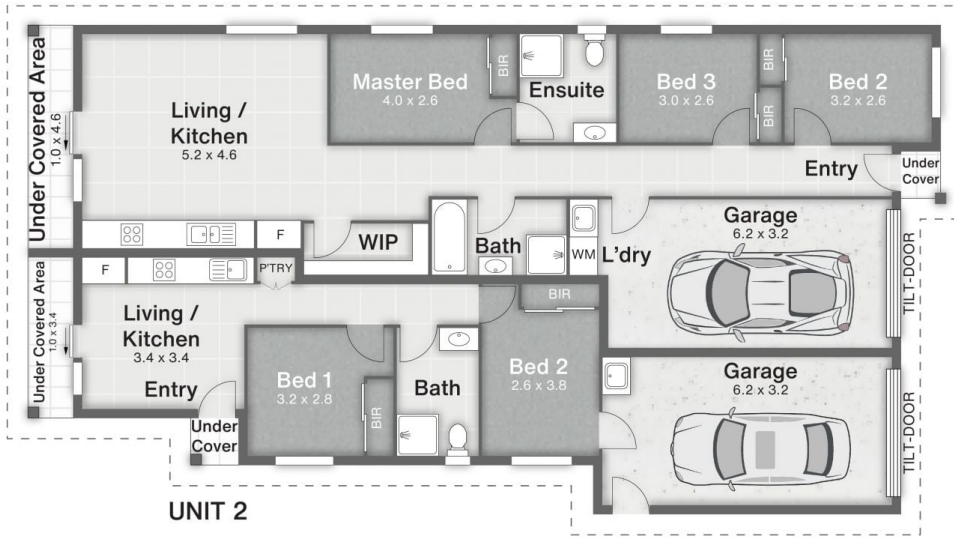

UNIT 1

50 RAILWAY PARADE
CABOULTURE

178m²

664m²

- 5
- 3
- 2

NORTH

Disclaimer