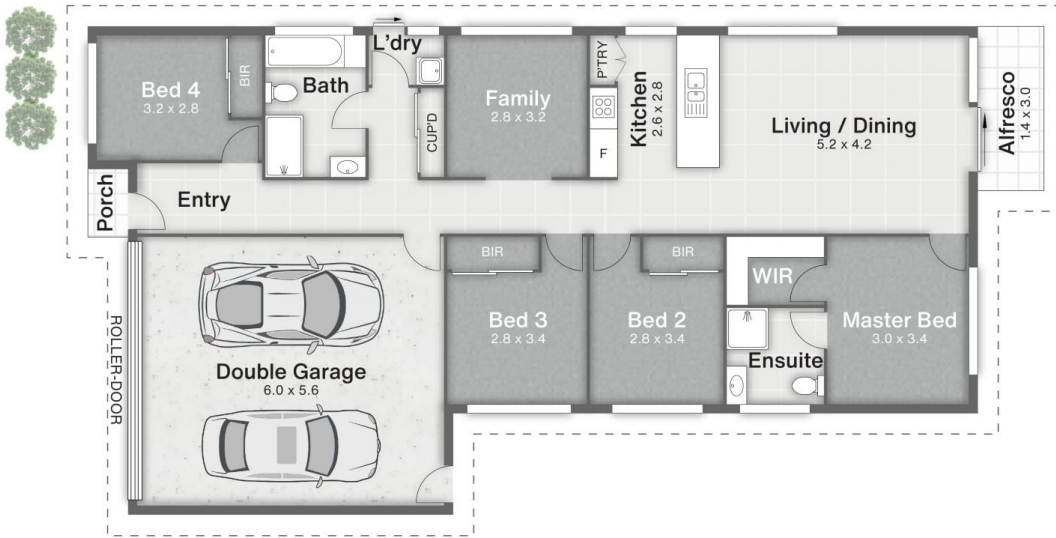

Heather Lee
0472 504 548

87 VOLKER CIRCUIT
BAHR'S SCRUB

162m²

630m²

4   2   2

Disclaimer