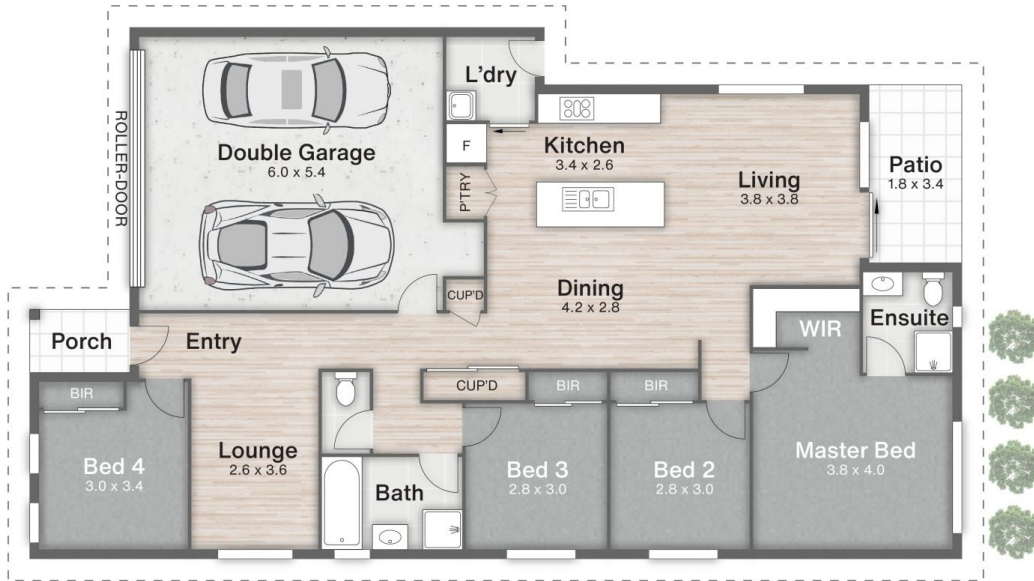

77 HILLTOP CIRCUIT
PALLARA

178m²

313m²

4
2
2

NORTH

Disclaimer