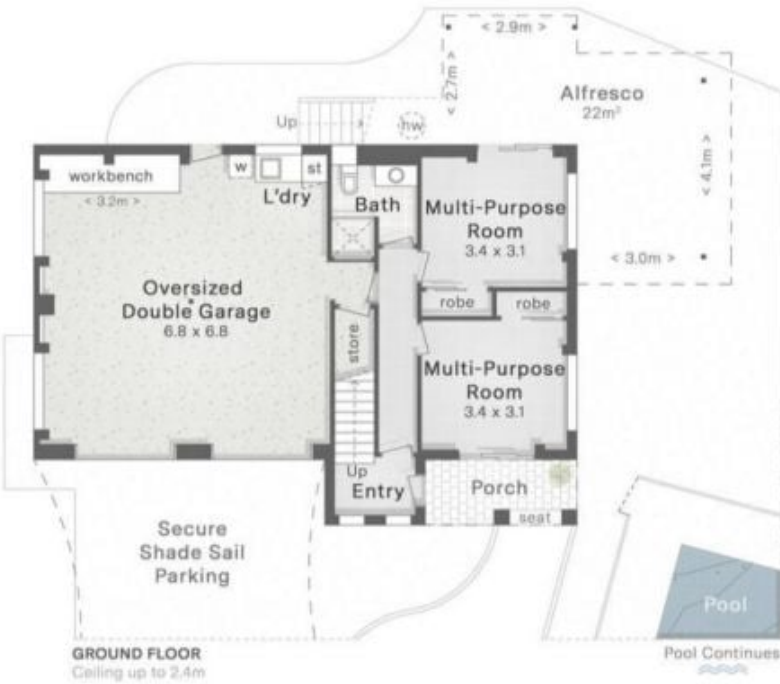

**9 Galena Court Bethania QLD**

6  2  2 

Welcome to 9 Galena Court, Bethania ? a rare dual-living opportunity perfect for large families or two households wanting their own space!

**Type** : House  
**View** : <https://www.kloverproperty.com.au/lease/qld/logan/bethania/residential/house/8619408>

**Heather Lee**  
0472 504 548

- 1. Entry Gate
- 2. Secure Shade Sail Parking
- 3. Entry Porch
- 4. Swimming Pool (7.4 x 3.6)
- 5. Pool Pump
- 6. Covered Alfresco
- 7. Water Tank
- 8. Hills Hoist
- 9. Fire Pit
- 10. Garden Shed
- 11. Fenced Grass Yard
- 12. PV Solar Panels