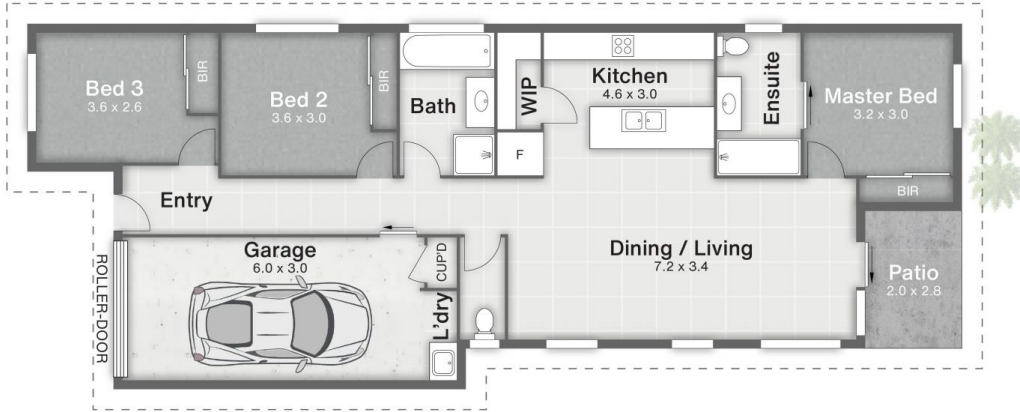

10 PYRITE CRESCENT
COLLINGWOOD PARK

130m²

219m²

Disclaimer