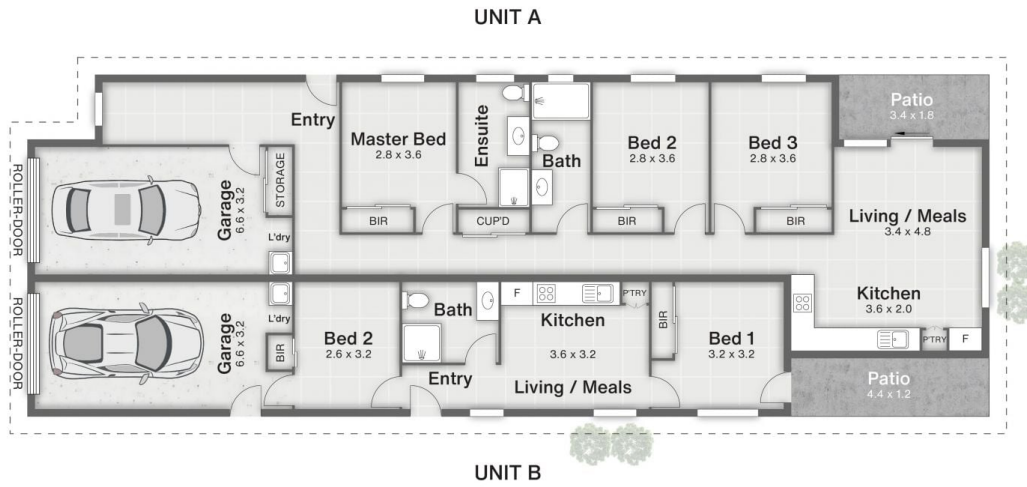

Heather Lee
0472 504 548

93 VOLKER CIRCUIT
BAHR'S SCRUB

199m²

631m²

Disclaimer