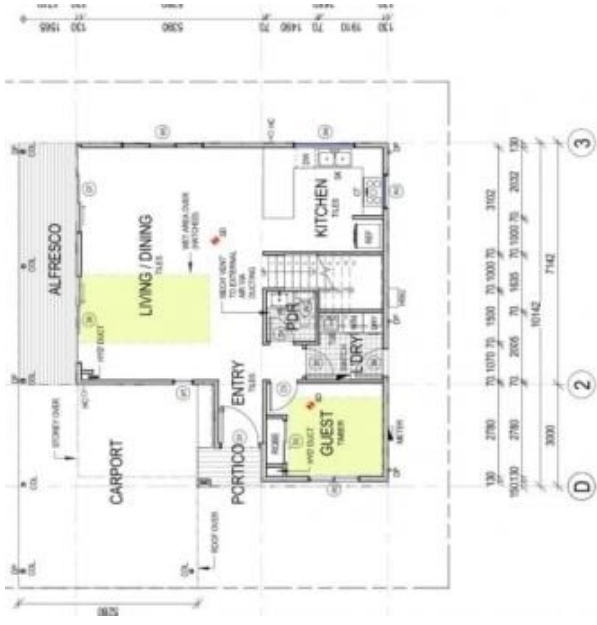

10 Waterman Place Browns Plains QLD

4  3  2 

Discover comfort, space, and unbeatable convenience at this lovely family home tucked away in a quiet cul-de-sac in Browns Plains. Perfect for families wanting easy access to everything!

Type : House

View : <https://www.kloverproperty.com.au/lease/qld/logan/browns-plains/residential/house/8619428>

Location Highlights

Heather Lee
0472 504 548

NEW HOUSE	LOT 14, WATERMAN PLACE, BROWNS PLAINS
FLOOR PLAN	PG-03
SCALE	1:100
DATE	21/06/22
DC	