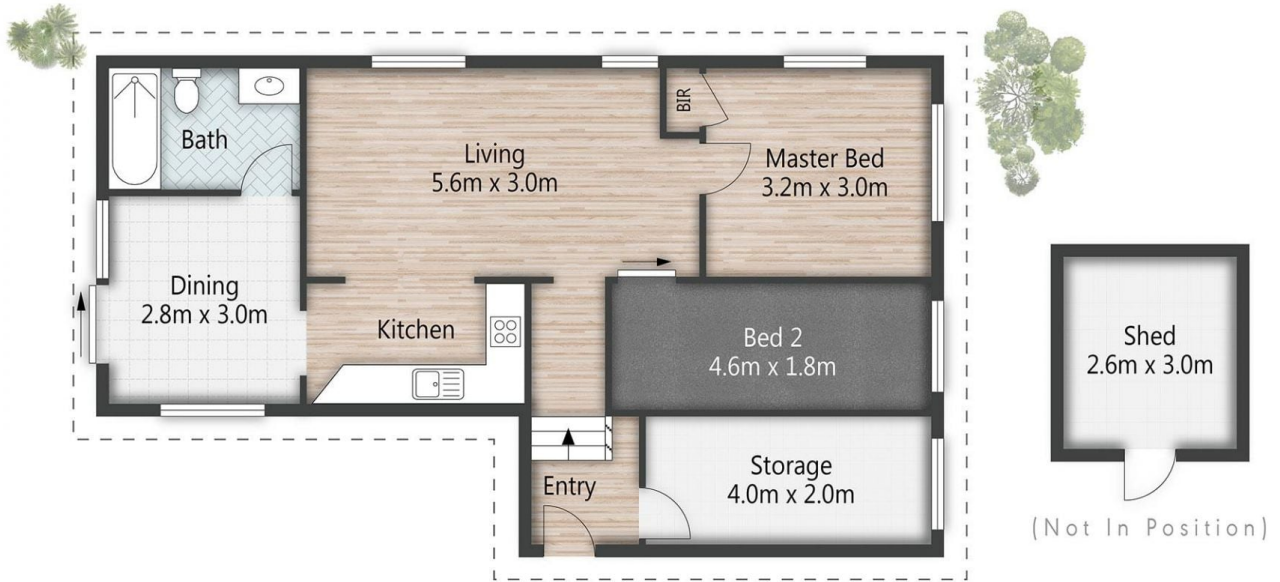

The possibilities - you could even knock down this modest home and build your dream home with ocean view. And

[For full version visit the website](https://www.kloverproperty.com.au)

Type : House
Land Size : 405 sqm
View : <https://www.kloverproperty.com.au/sale/qld/redcliffe-bribie-caboolture/deception-bay/residential/house/8619481>

Kay Lee
(07) 3416 5803

2 | 1 | 1 | 68m²

Plans are shown for marketing purposes only. All dimensions are approximate; they are subject to errors and inaccuracies and no liability will be accepted.